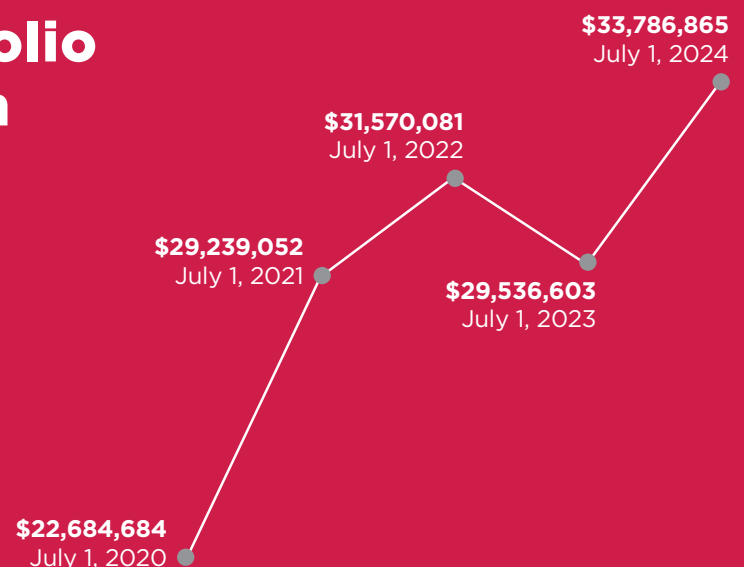

NDSCS Investment Portfolio Shows Continued Growth

NDSCS continues to grow its investment portfolio for increased payouts to student scholarships and program enhancements.