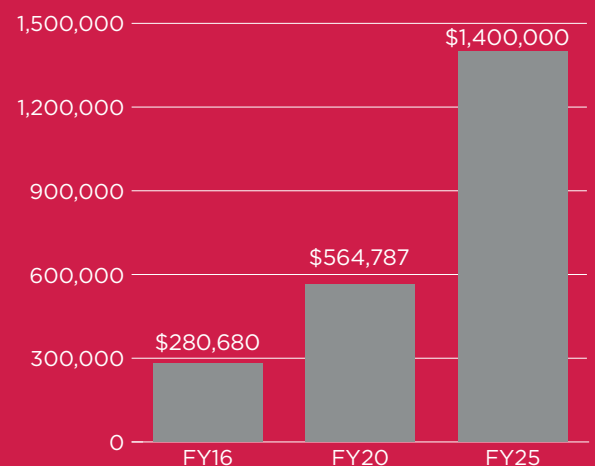

The Foundation is committed to the support of academic programs at NDSCS and student success. As a 501 (c) 3, founded in 1988, the mission of the Foundation is to "Support and assist those activities that develop and strengthen the North Dakota State College of Science."

If you would like to learn more about how you can support the students at North Dakota State College of Science, contact the Alumni Foundation office at 701.671.2247, email NDSCS.Alumni@ndscs.edu, or visit Kim, Yoney, or Denise at 800 6th St N, Wahpeton.

Many NDSCS Scholarship Fund donors remember when they received scholarships. It was an unforgettable experience and something they want to recreate for others. The NDSCS Foundation, through its business and industry partners, alumni, and friends, has approximately 220 named scholarships.

Scholarships & Department Awards

The NDSCS Foundation is proud of the number of academically and technically talented students who enter the College each year. We are proud that many of the students who apply receive some sort of scholarship annually.

Fiscal Year (FY) runs July 1-June 30